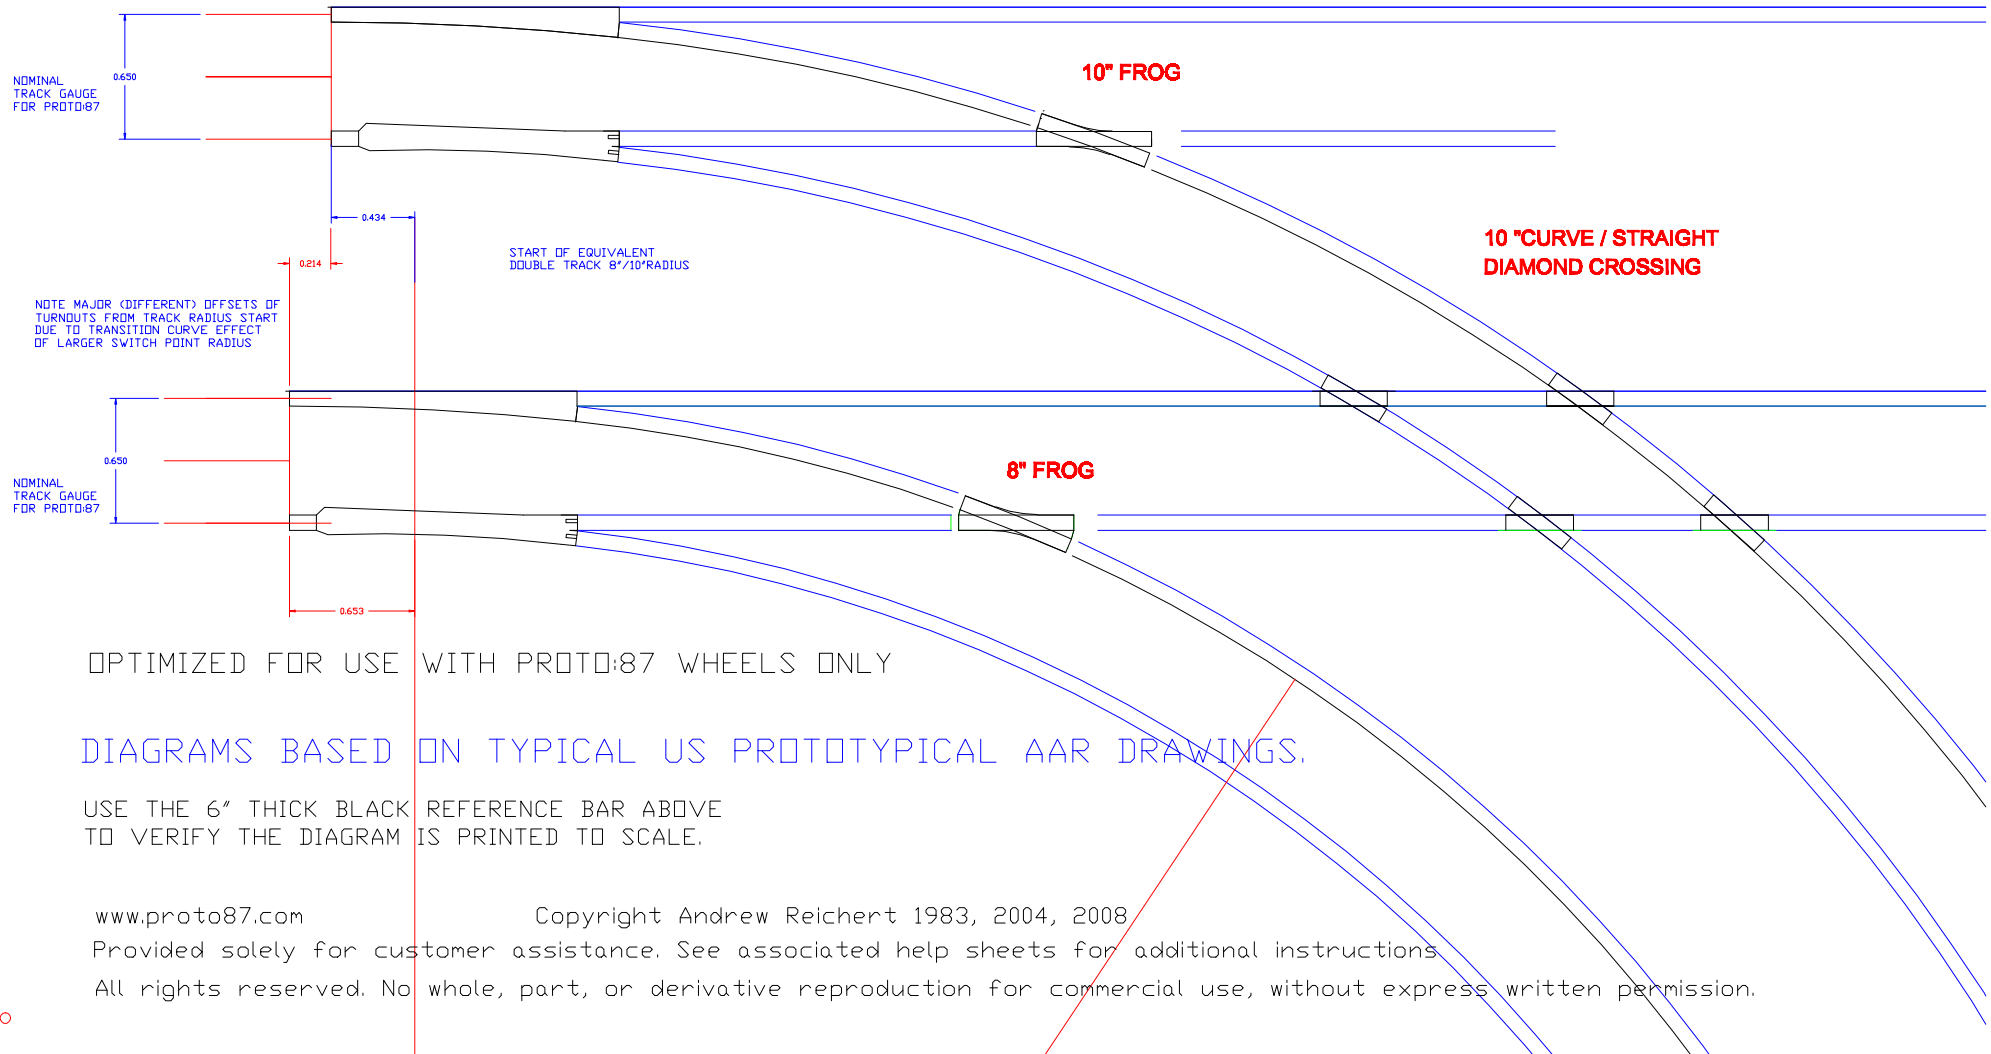

"EASY STREET" PRINTABLE TEMPLATE

PROTO:87 - RIGHT HAND 8" and 10" RADIUS TURNOUTS
AND FULL 8"/10" CURVED DOUBLE JUNCTION

www.proto87.com

Copyright Andrew Reichert 1983, 2004, 2008

Provided solely for customer assistance. See associated help sheets for additional instructions.