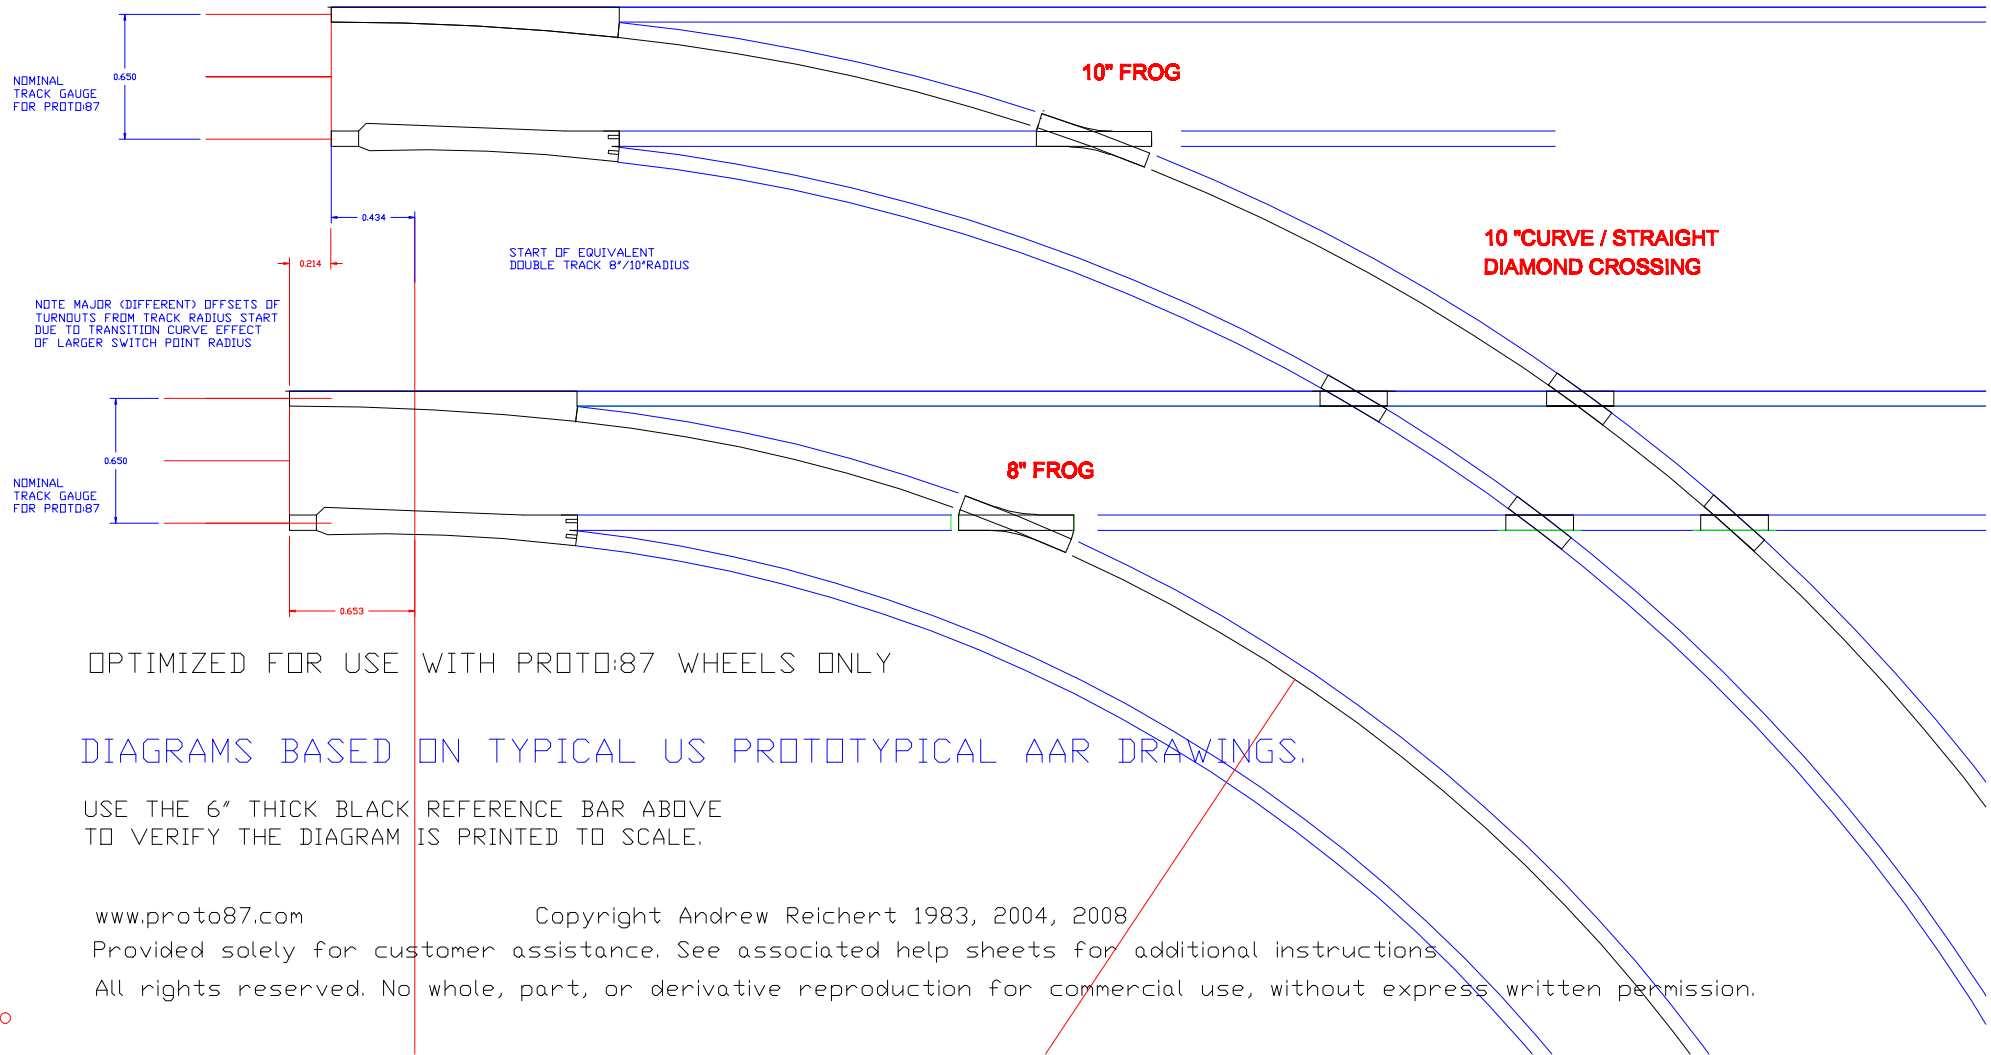

# "EASY STREET" PRINTABLE TEMPLATE

PROTO:87 - RIGHT HAND 8" and 10" RADIUS TURNOUTS  
AND FULL 8"/10" CURVED DOUBLE JUNCTION

www.proto87.com

Copyright Andrew Reichert 1983, 2004, 2008

Provided solely for customer assistance. See associated help sheets for additional instructions.