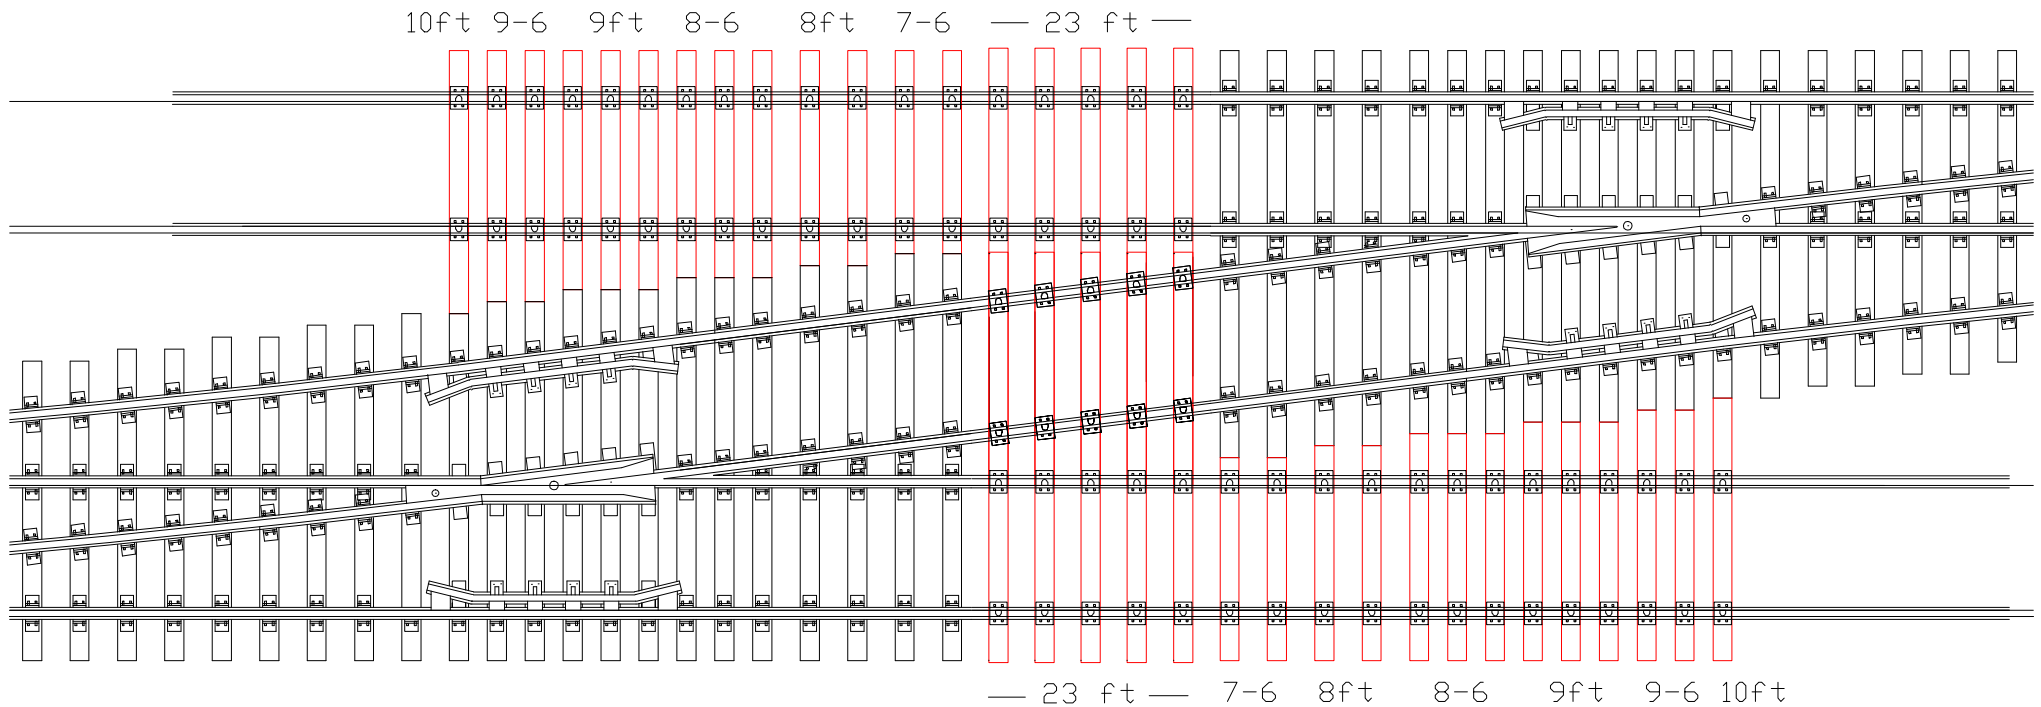

PROTO:87 STORES "FAST AND EASY" TURNOUTS  
 #8 LH, CROSSOVER UPGRADE TEMPLATE  
 USE ADDED PARTS FOR EITHER HO OR PROTO:87

Copyright Andrew Reichert 2003, 2005, 2008  
 Provided solely for customer assistance. See associated help sheets for additional instructions  
 All rights reserved. No whole, part, or derivative reproduction for commercial use, without express written permission.